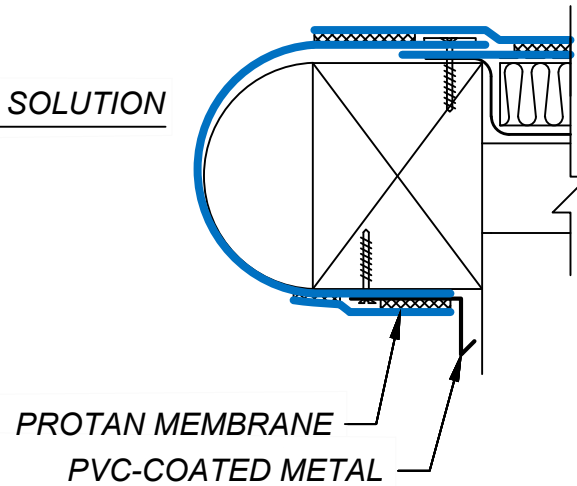

ALTERNATIVE SOLUTION

Title:	Bullnose Edge Trim Detail
System:	Protan Exposed Membrane Roof
Drawing No.	Protan 40-20-23
Revision No.	16-1